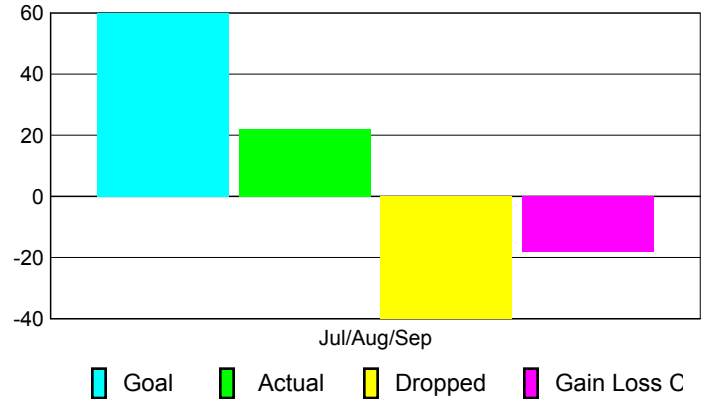

### YTD Status Quo Clubs 2010-2011

Status Quo Clubs Compared to Status Quo Members

## MEMBERSHIP

**Membership Results  
2010-2011**

**Membership  
2009-2010**

Month	Net Memb Goal	Actual New Memb	Actual Dropped Memb	Gain/Loss of Memb	Gain/Loss of Memb
Jul/Aug/Sep	60	22	-40	-18	-9
<b>Totals</b>	<b>60</b>	<b>22</b>	<b>-40</b>	<b>-18</b>	<b>-9</b>

### Membership Results 2010-2011

Goal, New, Dropped, Gain/Loss

### Comparison of Membership Gain/Loss

Current Year Compared to the Previous Year